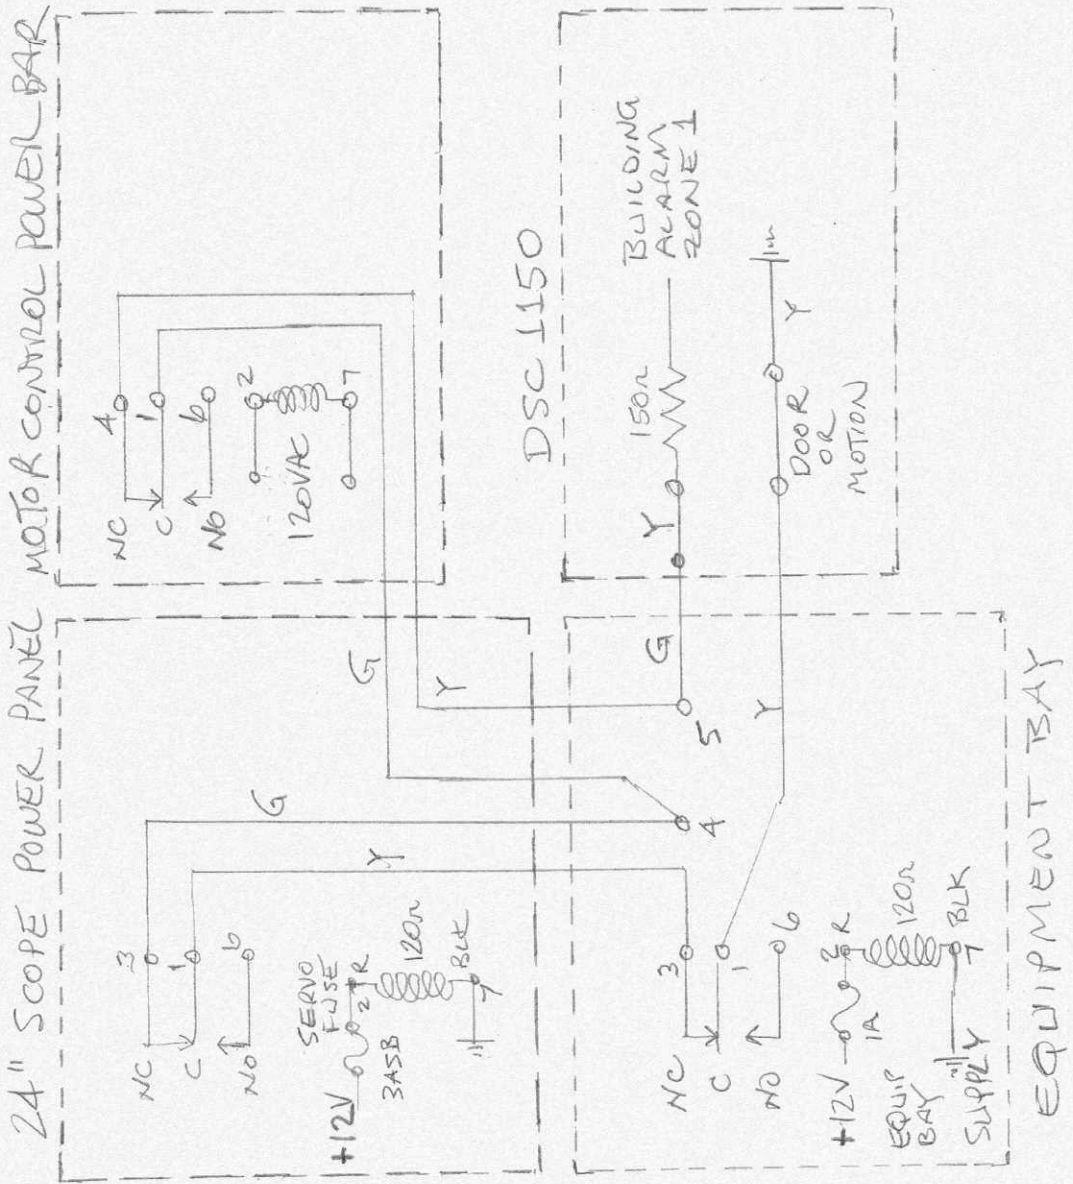

POWER PANEL / POWER BAR / 12V SUPPLY INTERLOCK

2013/06/08 GH