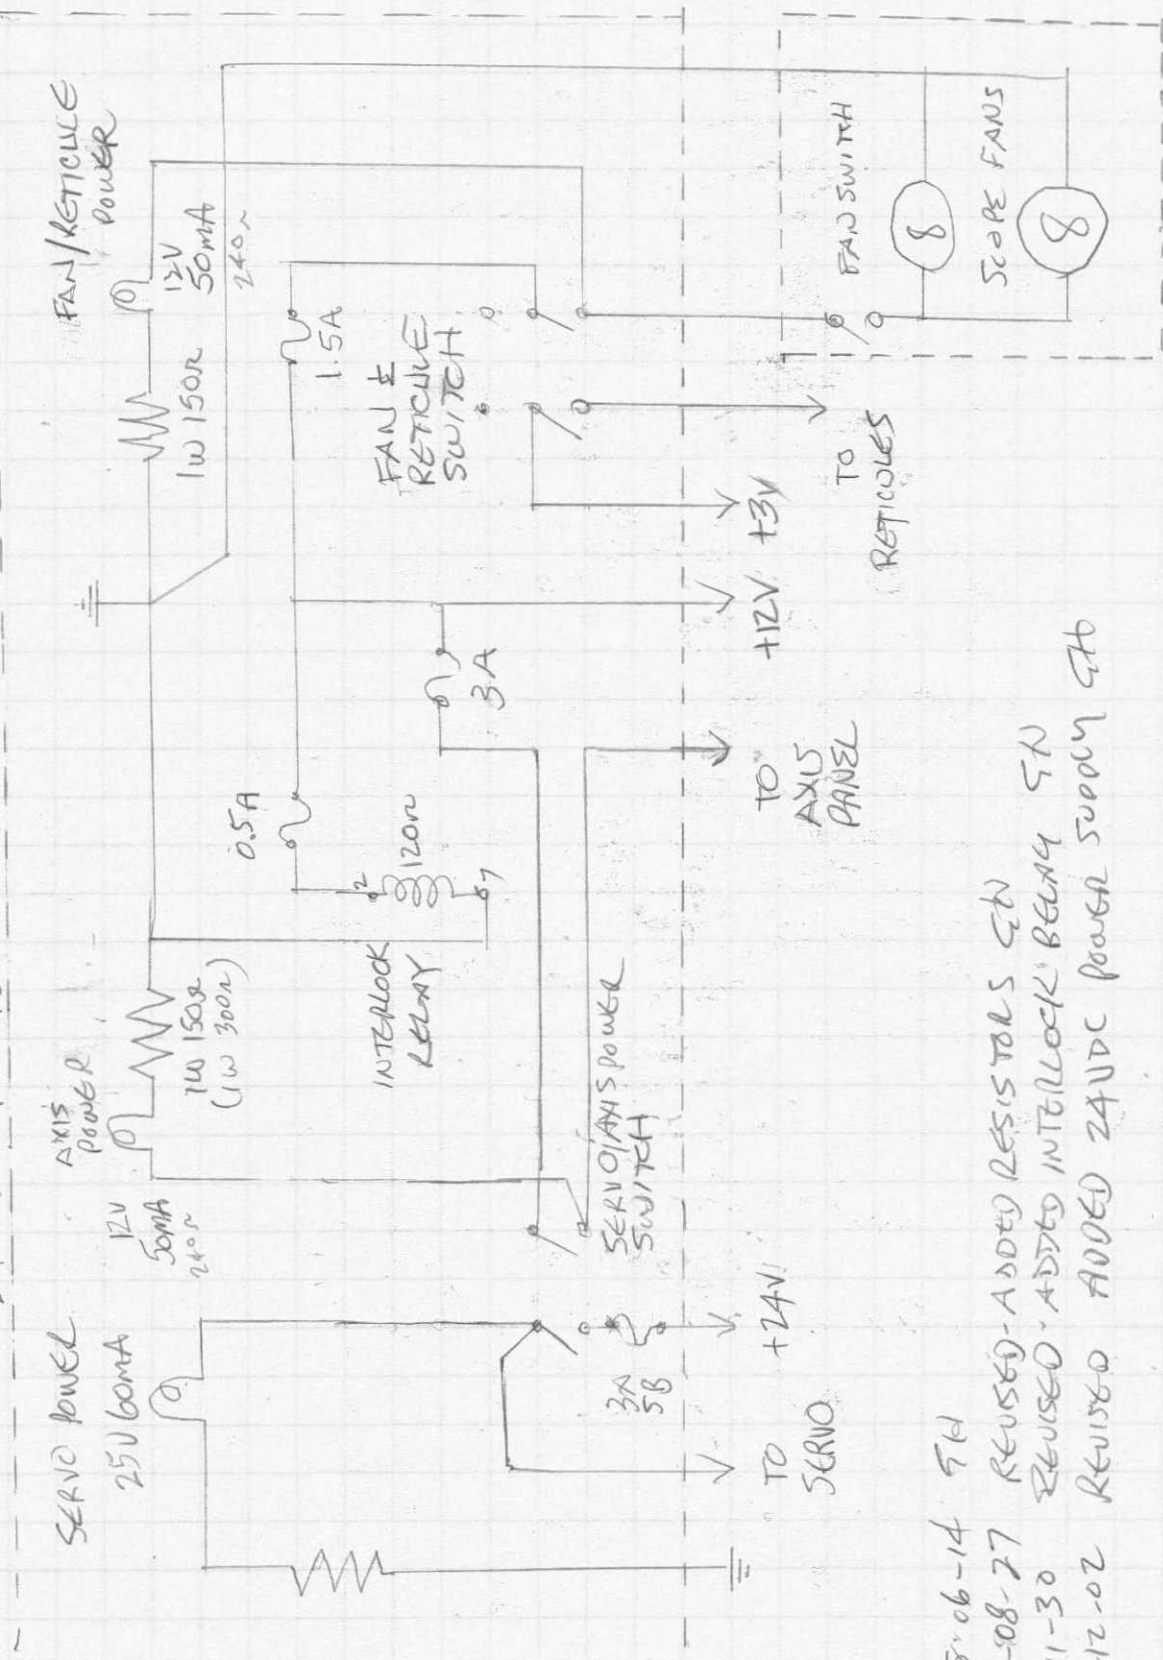

24" SCOPE POWER PANEL LAYOUT

- 2008-06-14 5H
- 2008-08-27 REVISED - ADDED RESISTORS 5N
- 2011-11-30 REVISED - ADDED INTERLOCK RELAY 5N
- 2016-12-02 REVISED - ADDED 24VDC POWER SUPPLY 5H

NOTES:

POIL INTERLOCK RELAY CONTACTS SEE POWER PANEL POWER BOX/12V SUPPLY INTERLOCK DIAGRAM

REAR INSIDE OF MICRO BOX